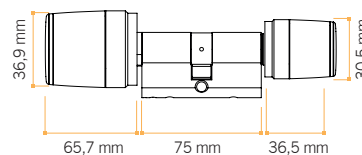

BLUE OPENHAND
Electronic cylinder with
Bluetooth opener

4 AAA batteries (10,000 cycles).
Low-battery indicator.
Backup system in case battery runs out.
For inside doors